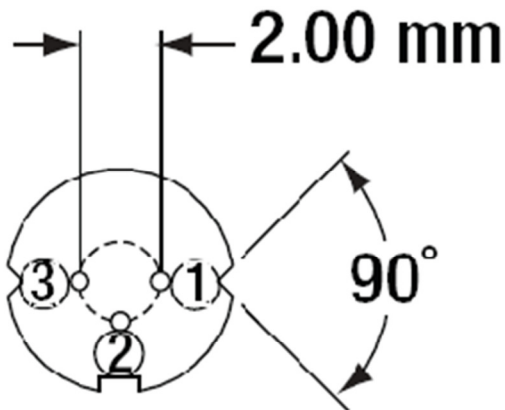

Bottom View