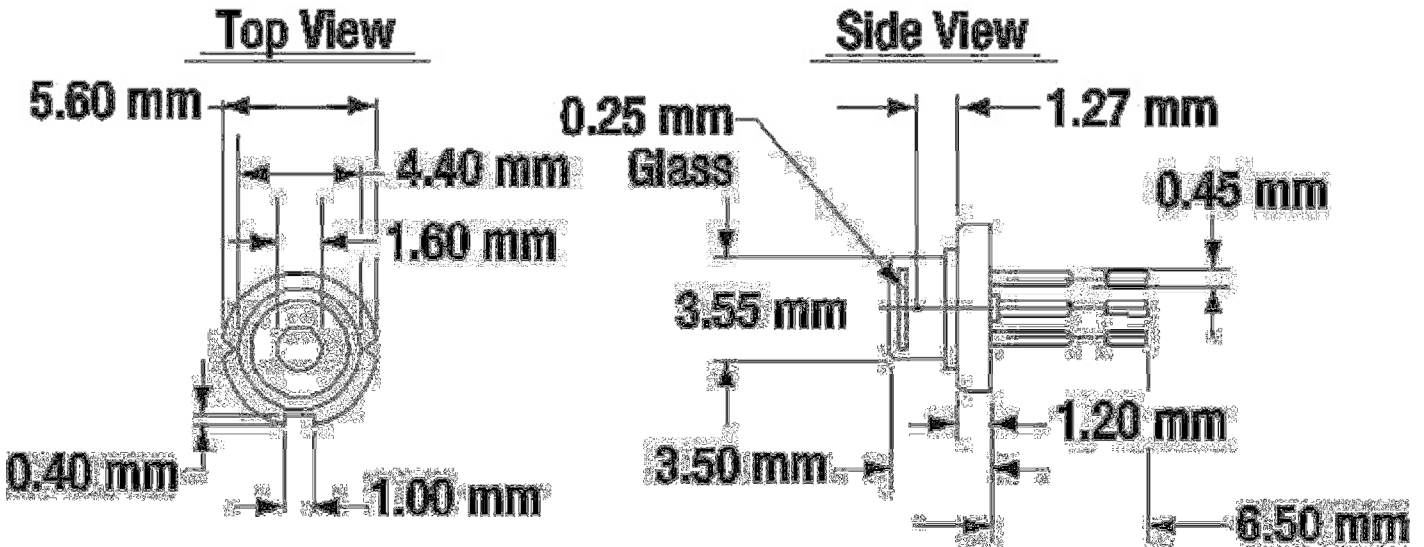

Drawings

Bottom View

Pin Diagram

USA, Canada, and South America

Thorlabs, Inc.
435 Route 206
Newton, NJ 07860, USA

Tel: 973-579-7227
Fax: 973-300-3600

Europe

Thorlabs GmbH
85221 Dachau, Germany
Tel: +49-(0)8131-5956-0

Scandinavia

Thorlabs Sweden AB
400 20 Göteborg, Sweden
Tel: +46-31-733-30-00

UK and Ireland

Thorlabs LTD.
Cambridgeshire CB7 4EX, GB
Tel: +44 (0)1353-654440

Japan and Asia

Thorlabs Japan Inc.
Toshima-ku, Tokyo 170-0013, Japan
Tel: +81-3-5979-8889

France

Thorlabs SAS
78600 Maisons-Laffitte, France
Tel: +33 (0) 970 444 844

China

Thorlabs China
Shanghai, China
Tel: +86 (0)21-32513486