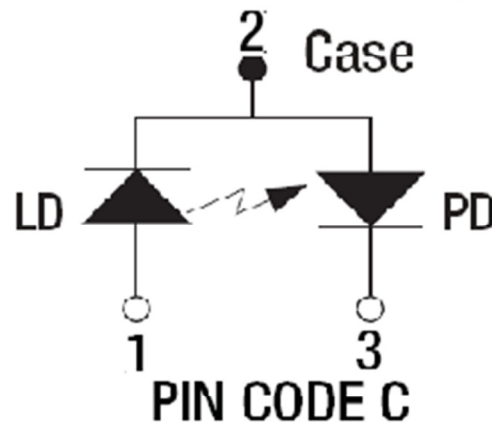

Pin Diagram

USA, Canada, and South America

Thorlabs, Inc.
435 Route 206
Newton, NJ 07860, USA

Tel: 973-579-7227
Fax: 973-300-3600

Europe

Thorlabs GmbH
85221 Dachau, Germany
Tel: +49-(0)8131-5956-0

Scandinavia

Thorlabs Sweden AB
400 20 Göteborg, Sweden
Tel: +46-31-733-30-00

UK and Ireland

Thorlabs LTD.
Cambridgeshire CB7 4EX, GB
Tel: +44 (0)1353-654440

Japan and Asia

Thorlabs Japan Inc.
Toshima-ku, Tokyo 170-0013, Japan
Tel: +81-3-5979-8889

France

Thorlabs SAS
78600 Maisons-Laffitte, France
Tel: +33 (0) 970 444 844

China

Thorlabs China
Shanghai, China
Tel: +86 (0)21-32513486